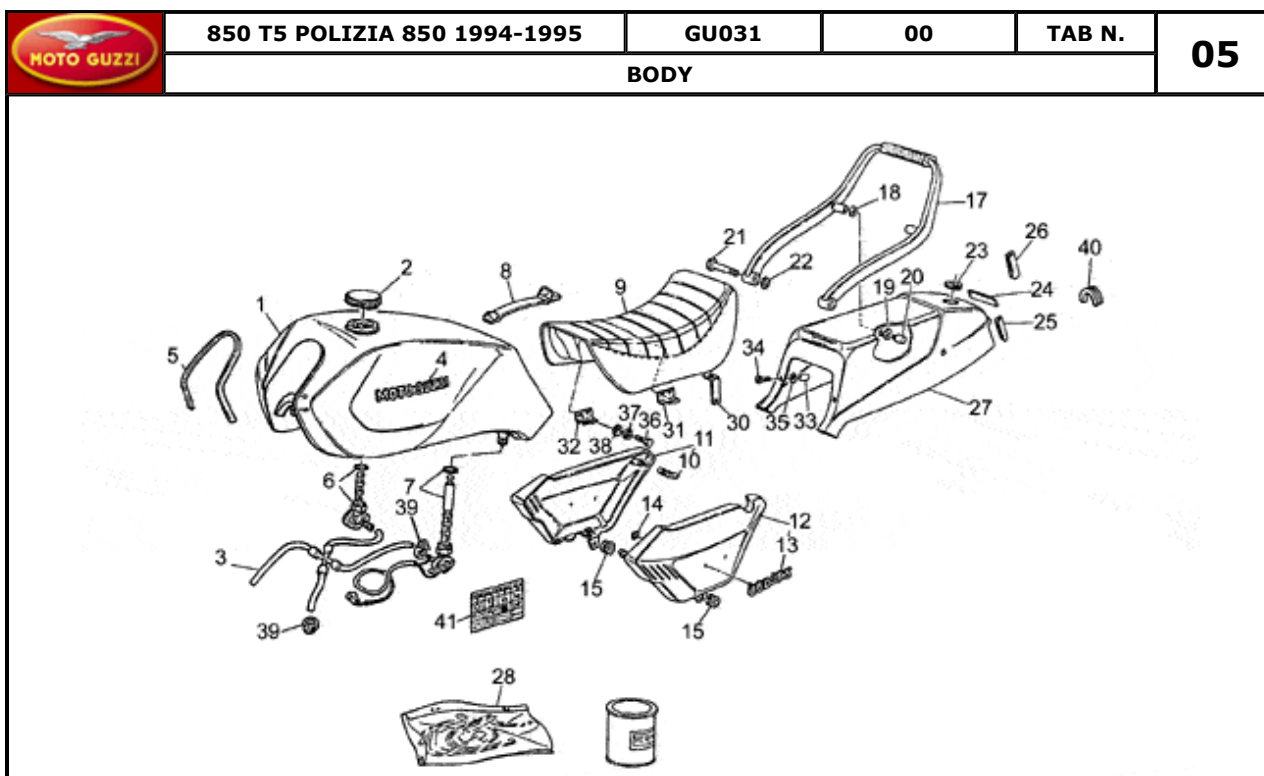

Pos.	Description	Year	I_M_	Country	Version	Code	Q.ty	P.Cod.
1	Fuel tank	-	-	-	-	a.p GU28100237	1	
	Fuel tank blank	-	-	-	-	gr GU281002371	1	
	Fuel tank	-	-	-	-	b.c GU28100218	1	
2	Tank cap	-	-	-	-	GU28103946	1	
3	Fuel pipe	-	-	-	-	GU29106500	1	
4	"Moto Guzzi" dataplate	-	-	-	-	GU28917300	2	
5	Gasket	-	-	-	-	GU00823931070	1	
6	RH fuel cock	-	-	-	-	GU23105470	1	
7	LH fuel cock	-	-	-	-	GU23105370	1	
8	Fixing snap	-	-	-	-	GU14102600	1	
9	Saddle	-	-	-	-	GU28460580	1	
10	Pin	-	-	-	-	GU27471920	4	
11	RH accumulator cover, sky blue	-	-	-	-	a.p GU28476249	1	
	R.H. side cover blue	-	-	-	-	b.c GU28476283	1	
	RH side cover	-	-	-	-	gr GU284762001	1	
12	LH side cover blank	-	-	-	-	gr GU284763001	1	
	LH accumulator cover, sky blue	-	-	-	-	a.p GU28476345	1	
	LH accumulator cover,navy blue	-	-	-	-	b.c GU28476380	1	
13	Name plate 850 T5	-	-	-	-	GU28922000	2	
14	Plate	-	-	-	-	GU39922200	4	
15	Rubber spacer	-	-	-	-	GU91551082	2	
17	Pillion grab bar	-	-	-	-	GU28464301	1	
18	Washer	-	-	-	-	GU28478645	2	
19	Spacer	-	-	-	-	GU28471845	2	
20	Pin	-	-	-	-	GU28471945	2	
21	Fixing pin	-	-	-	-	GU28466845	2	
22	Washer 10,5X18X0,8	-	-	-	-	GU95129180	2	
23	Rubber spacer	-	-	-	-	GU28479945	1	
24	"MotoGuzzi" dec.	-	-	-	-	GU28923400	1	
25	LH gasket	-	-	-	-	GU28439846	1	
26	RH gasket	-	-	-	-	GU28439845	1	
27	Rear fairing, sky blue	-	-	-	-	a.p GU28472645	1	
	Rear fairing, blank	-	-	-	-	gr GU284726451	1	
	Rear fairing, Carabinieri blue	-	-	-	-	b.c GU28472680	1