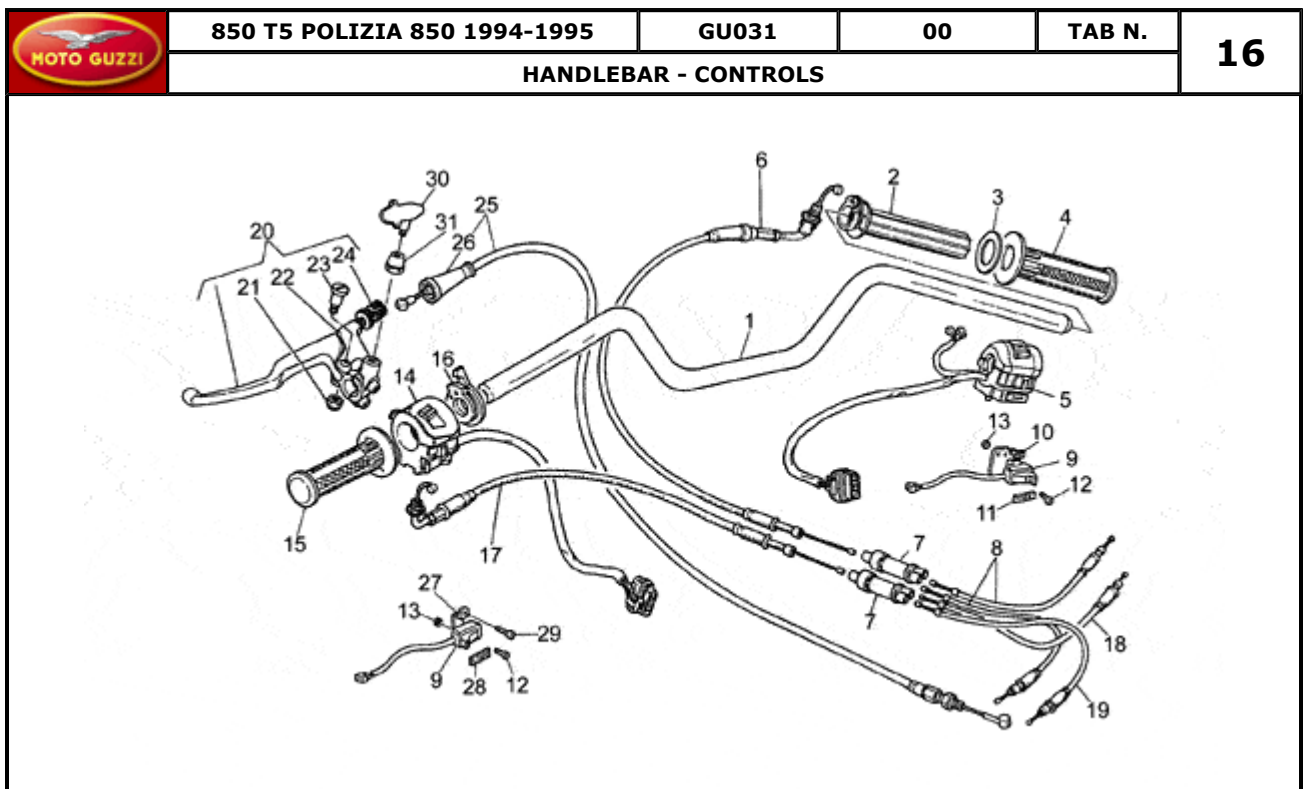

Pos.	Description	Year	I_M	Country	Version	Code	Q.ty	P.Cod.
1	Handlebar	-	-	-	-	GU28600336	1	
2	Throttle pipe w/out hand grip	-	-	-	-	GU30603800	1	
3	Nylon washer	-	-	-	-	GU30606900	1	
4	RH hand grip	-	-	-	-	GU19603515	1	
5	RH lights selector	-	-	-	-	GU30738860	1	
6	Throttle cable	-	-	-	-	GU31117565	1	
7	Splitter	-	-	-	-	GU30607910	2	
8	Throttle cable w/ splitter	-	-	-	-	GU29117750	2	
9	Switch	-	-	-	-	GU19756315	2	
10	RH support	-	-	-	-	GU19756725	1	
11	Siren int. decal	-	-	-	-	GU19924825	1	
12	Screw	-	-	-	-	GU98610110	2	
13	Nut	-	-	-	-	GU92601003	2	
14	LH lights selector	-	-	-	-	GU30738060	1	
15	LH hand grip	-	-	-	-	GU19603015	1	
16	Choke control	-	-	-	-	GU30135200	1	
17	Choke cable	-	-	-	-	GU31132865	1	
18	RH choke cable	-	-	-	-	GU29133550	1	
19	LH choke cable	-	-	-	-	GU29134050	1	
20	Clutch lever cpl.	-	-	-	-	GU30605560	1	
21	Nut	-	-	-	-	GU92602206	1	
22	Bear clutch lever supp.	-	-	-	-	GU30601800	1	
23	Lever pin	-	-	-	-	GU30530528	1	
24	Register	-	-	-	-	GU30602500	1	
25	Clutch cable	-	-	-	-	GU28093046	1	
26	Bellows	-	-	-	-	GU23093870	1	
27	LH support	-	-	-	-	GU28756747	1	
28	Light int. decal	-	-	-	-	GU19924815	1	
29	Screw	-	-	-	-	GU98622225	1	
30	Switch support	-	-	-	-	GU19504025	1	
31	Nut	-	-	-	-	GU19769625	1