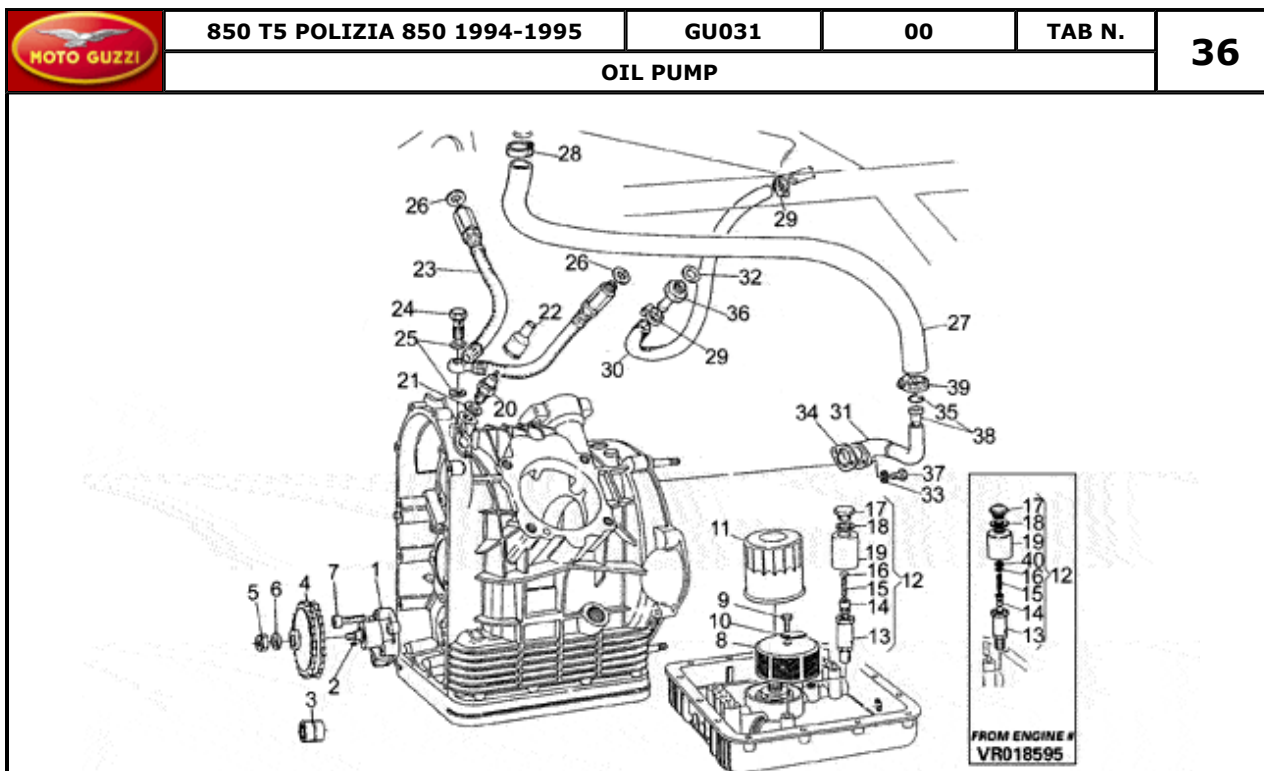

Pos.	Description	Year	I_M	Country	Version	Code	Q.ty	P.Cod.
1	Oil pump	-	-	-	-	GU30146400	1	
2	Transmission key	-	-	-	-	GU13148300	1	
3	Roller bearing 10x22x20	-	-	-	-	GU92252210	1	
4	Oil pump gear	-	-	-	-	GU30147700	1	
5	Nut	-	-	-	-	GU92602308	1	
6	Spring washer	-	-	-	-	GU95120085	1	
7	Screw M8X30	-	-	-	-	GU98622430	4	
8	Oil filter	-	-	-	-	GU14152200	1	
9	Hex screw M6X16	-	-	-	-	GU98054316	1	
10	Plate	-	-	-	-	GU95187006	1	
11	Oil filter	-	-	-	-	GU30153000	1	
12	Oil valve cpl.	-	-	-	M4	GU03158200	1	
	Oil valve cpl.	-	-	-	M3	GU14158200	1	
13	Valve body	-	-	-	M4	GU30158701	1	
	Valve body	-	-	-	M3	GU10158701	1	
14	Piston	-	-	-	M3	GU12150900	1	
	Piston	-	-	-	M4	GU30150900	1	
15	Valve spring	-	-	-	M3	GU94321072	1	
	Spring	-	-	-	M4	GU94321079	1	
16	Bottom	-	-	-	M3	GU12150700	1	
	Washer	-	-	-	M4	GU30158900	1	
17	Plug	-	-	-	M3	GU12159000	1	
	Plug	-	-	-	M4	GU30159000	1	
18	Washer 14,5X20X1	-	-	-	M3	GU95100523	2	
	Washer 18,25x24x1	-	-	-	M4	GU18144350	2	
19	Cup	-	-	-	M3	GU14158800	1	
	Cup	-	-	-	-	GU30158800	1	
20	Pressure sensor	-	-	-	-	GU17768750	1	
21	Gasket 12,25	-	-	-	-	GU12006400	1	
22	Cap	-	-	-	-	GU12717600	1	
23	Pipe	-	-	-	-	GU01153600	1	
24	Screw	-	-	-	-	GU95990037	1	
25	Gasket 8,25x15x1	-	-	-	-	GU12154200	2	
26	Gasket	-	-	-	-	GU25656102	2