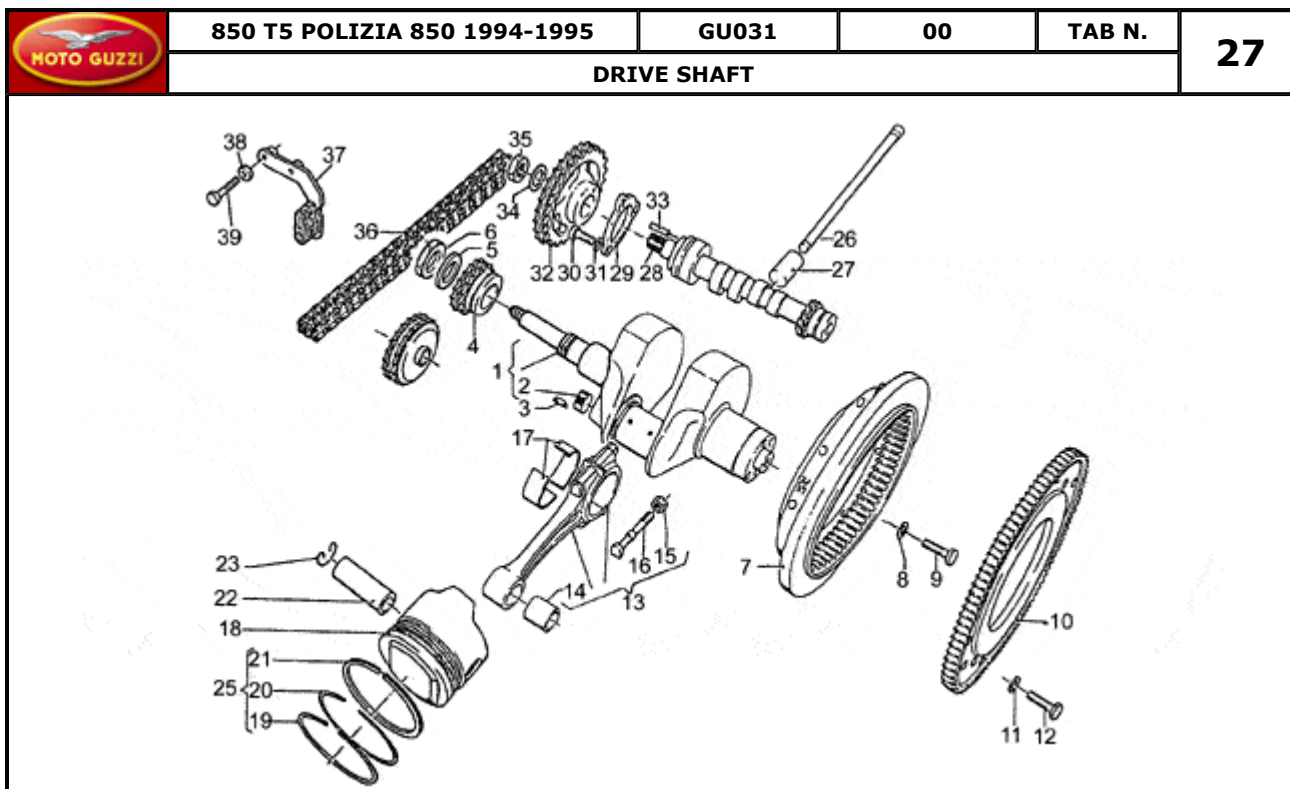

Pos.	Description	Year	I_M	Country	Version	Code	Q.ty	P.Cod.
1	Drive shaft	-	-	-	-	GU29064161	1	
2	Plug	-	-	-	-	GU12065400	1	
3	Transmission key	-	-	-	-	GU91702355	1	
4	Pinion	-	-	-	-	GU14072001	1	
5	Washer 25,5x35x2	-	-	-	-	GU95100837	1	
6	Nut M25	-	-	-	-	GU92602525	1	
7	Flywheel	-	-	-	-	GU17067050	1	
8	Washer 8,4X13X0,8	-	-	-	-	GU14615901	6	
9	Screw M8X25	-	-	-	-	GU12067701	6	
10	Chain ring	-	-	-	-	GU17067900	1	
11	Washer 8,4X13X0,8	-	-	-	-	GU14615901	8	
12	Hex screw M8X20	-	-	-	-	GU98054420	8	
13	Connecting rod	-	-	-	-	GU30061500	2	
14	Bush	-	-	-	-	GU91112128	2	
15	Self-locking nut	-	-	-	-	GU92731090	4	
16	Screw	-	-	-	-	GU30062260	4	
17	Bearing half-shell	-	-	-	std	GU30062000	4	
	Bearing half-shell 0,254 mm	-	-	-	M	GU30062001	4	
	Bearing half-shell 0,508 mm	-	-	-	M	GU30062002	4	
	Bearing half-shell 0,762 mm	-	-	-	M	GU30062003	4	
18	Piston	-	-	-	-	GU17060451	2	
19	Upper segment	-	-	-	-	GU14060705	2	
20	Lower segment	-	-	-	-	GU17060900	2	
21	Oil scraper ring	-	-	-	-	GU17061000	2	
22	Piston pin	-	-	-	-	GU13061260	2	
23	Stop ring	-	-	-	-	GU27061385	4	
25	Piston rings set	-	-	-	-	GU14060655	2	
26	Rocker arm rod	-	-	-	-	GU37045006	4	
27	Tappet 0,05 mm	-	-	-	MA	GU10045801	4	
	Tappet 0,10 mm	-	-	-	MA	GU10045802	4	
	Tappet	-	-	-	std	GU17045860	4	
28	Camshaft	-	-	-	-	GU29053350	1	
29	Flange	-	-	-	-	GU12054000	1